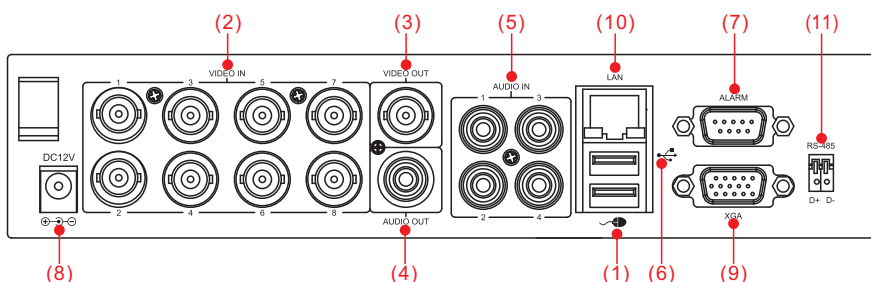

Installation

1. MOUSE PORT.	7. ALARM IN / OUT
2. VIDEO IN.	8. POWER INPUT.
3. VIDEO OUT.	9. VGA OUTPUT.
4. AUDIO OUT.	10. LAN.
5. AUDIO IN.	11. RS-485 PORT
6. USB PORT.